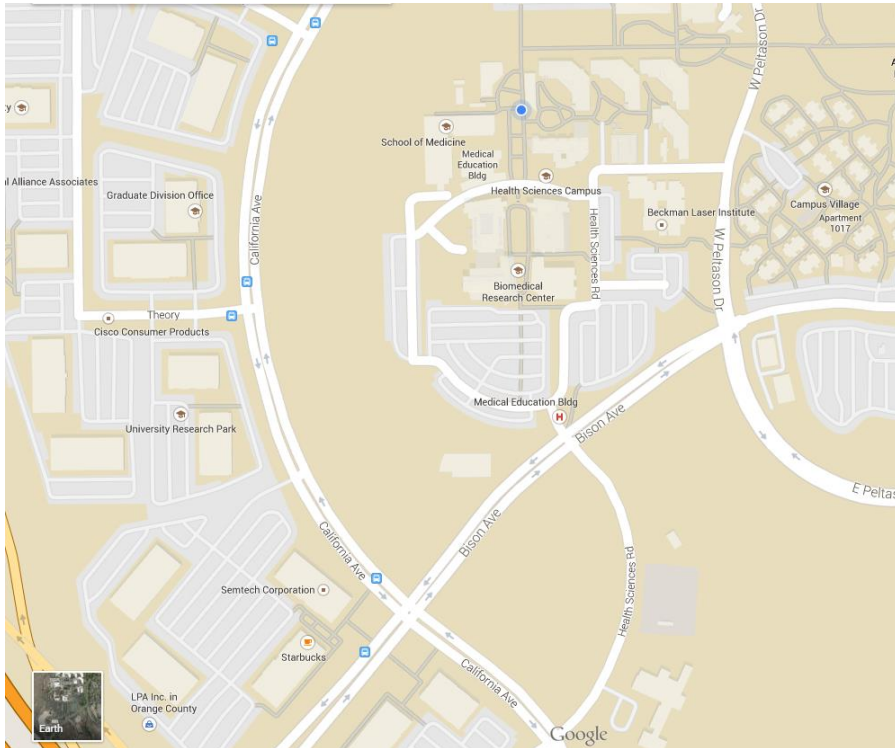

# Directions to Hewitt Hall

## **5 or 405 Freeway**

### **From the north:**

Exit at Jamboree Road and turn Right (West)  
Turn Right on Jamboree Road  
Turn Left on Campus Drive  
Turn Right on University Drive  
Turn Left on California  
Continue on California  
Turn Left on Bison  
Turn Left on Health Sciences Rd.  
Take Left fork in road  
Parking (Lot 83) will be on Right

**PARK IN PATIENT PARKING  
CLOSEST TO HEWITT HALL**