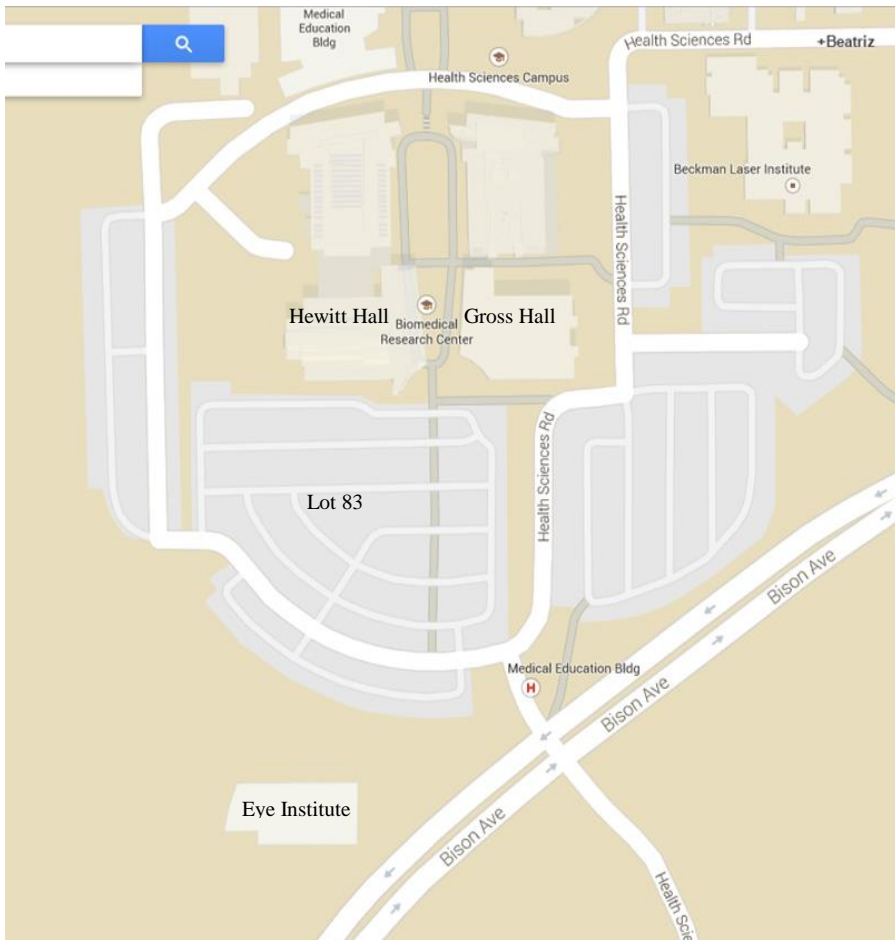

73 Freeway / Toll way

From the north:

Exit at Bison
Left on Bison
Pass California (stop sign)
Turn Left on Health Sciences Rd.
Take Left fork in road
Parking (Lot 83) will be on Right

73 Freeway / Toll way

From the south:

Exit at Bison Avenue
Right on Bison Avenue
Pass California (stop sign)
Turn Left on Health Sciences Rd.
Take Left fork in road
Parking (Lot 83) will be on Right

University of California, Irvine
Hewitt Hall
Irvine, CA 92697-1385

**PARK IN PATIENT PARKING
CLOSEST TO HEWITT HALL**